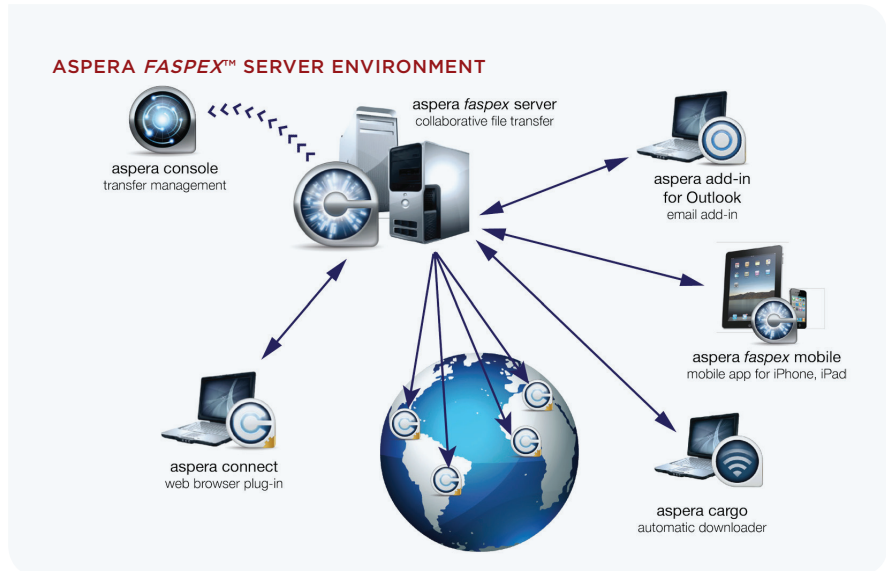

SUPPORTED PLATFORMS

Operating System

- Linux
- Windows (XP, 2003, 2008, 2012)

Browsers

- Internet Explorer 9+, Firefox 27+, Safari 6+, Google Chrome 40+

Optional Aspera Software

- Shares and Drive
- Console (management web app)
- Add-in for Microsoft Outlook
- Mobile apps for iOS and Android
- Cargo Downloader

TYPICAL APPLICATIONS

Digital assets exchange

Secure transfer of files and folders of any size between users across the globe via desktops, laptops, tablets and smart phones.

Distributed team collaboration

Fast, efficient exchange of large files or entire project folders between distributed teams using a familiar email-style workflow.

Automated file distribution

Automated receipts of digital deliveries from multiple entities save time and hassle and reduce risk of file loss in a manual process.

Review, approval and QA

Customized drop boxes with meta data and triggers for automated post-receipt file processing.

Secure contribution from remote users and partners

Custom user registration, including self-registration, for ad-hoc submissions and distributions that do not require a *faspex* account.

ASPERA ON DEMAND

- Available via subscription on all major cloud platforms.
- Usage-based pricing.
- Packages can be stored on cloud object storage.
- Optimized cloud I/O.

FEATURES AND BENEFITS

Maximum data transfer performance

- Transfers are powered by FASP® — packages are sent at high speed, regardless of file sizes, transfer distance, or network conditions.
- Precise bandwidth control for maximum transfer speeds and fairness to other traffic.
- 100% reliable data delivery with automatic resumes of partial transfers, retries of failed transfers and fallback to HTTP for highly restrictive networks.
- Optimized cloud storage I/O achieves line-speed transfers along the entire path.
- Fast, lossless inline compression reduces data sizes, providing further speed boost.

Designed for fast, efficient collaboration

- Choice of interfaces for high-speed upload and download of *faspex*™ packages: browser plug-in, desktop application, Microsoft Outlook add-in, and mobile app.
- Advanced support for hybrid on premises and cloud content storage.
- Automatically forward workgroup or dropbox packages to multiple remote nodes.
- Interoperable with Aspera Drive, Shares, Cargo, Drive Mobile and *faspex* Mobile.
- Remote source publishing (on-premises and cloud) allows users to search and browse any remote storage location and attach files or directories to send in a *faspex* package.
- Private drop boxes for content contribution with tracking and notifications.
- Self-registration for 3rd parties with moderated and un-moderated configuration.

Secure and reliable enterprise-grade platform

- Enhanced SAML support with just in time provisioning of *faspex* users on SAML login.
- Automatic expiration of *faspex* user accounts based on a configurable period of inactivity.
- Integrated with LDAP directory services for import, synchronization, direct authentication, and secure authentication, scalable to thousands of users.
- Full AES-128 data encryption available over the wire and at rest.
- Option for Active / Active HA cluster configuration with shared storage.

Custom workflow integrations

- Enforceable custom metadata submission requirements and metadata validation.
- Automatic triggering of post-processing functions after upload completion.
- Custom programmatic integrations via a command line tool or a Web Services API.

©2016 Aspera, an IBM Company. All rights reserved.

Product features, specifications, system requirements and availability are subject to change without notice. FASP and *faspex* are trademarks of Aspera, Inc. in the U.S. and other countries. All other trademarks contained therein are the property of their respective owners.

About Aspera