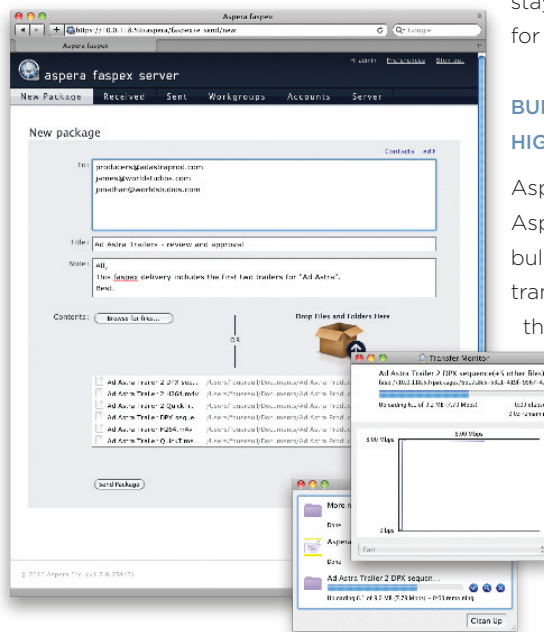

Key Benefits

- 100% reliable, high-speed data delivery.
- Flexible options for collaborators to easily send or receive *faspex* packages using their preferred clients.
- Large-scale global project-based file exchange within and outside the organization.
- Comprehensive security protects important project data in transit over the wire and at rest.
- Built-in server, user, workgroup and package management for easy administration.
- Monitor transfer progress and performance in real time.

Aspera *faspex*™ is an easy-to-use, flexible, and secure web platform for global file collaboration and exchange. It provides an intuitive, efficient way for individuals and groups to transfer files and directories at high-speed, regardless of size, transfer distance or network conditions.

PERSON-TO-PERSON FILE EXCHANGE SIMPLIFIES COLLABORATION

With today's global teams, effective collaboration requires fast and efficient ways to share data between team members, especially as the size and number of files grows. Aspera *faspex* facilitates an easy, high-speed exchange of large files and directories over a wide area network, making it ideal for projects that involve multiple teams exchanging big data across continents and around the world.

Through a web-based interface, collaborators can create and send files and folders bundled as *faspex* packages to individuals or groups, whether they're within the organization or external partners. Aspera FASP® technology

guarantees delivery at maximum speed, while enterprise-grade security features ensure that only authorized people have access to the data. Capabilities like drop boxes for ad-hoc content submission, mobile device support, and an automated desktop downloader ensure that teams stay on top of content changes, especially for projects with tight deadlines.

BUILT ON FASP® FOR HIGH-SPEED TRANSFERS

Aspera *faspex* is powered by FASP, Aspera's unique, patented, high-speed bulk data transfer technology that transfers at maximum speed, fully utilizing the available bandwidth while remaining

fair to other business-critical traffic. Entire directories can be delivered to recipients at a fraction of the time — up to thousands of times faster than with conventional network protocols. For cloud-based installations, such as on Amazon Web Services, Softlayer and Microsoft Azure, Aspera's Direct-

to-Cloud technology also optimizes the intra-cloud transfer rates, assuring line-speed data movement along the entire path.

POWERFUL DATA MANAGEMENT, ADMINISTRATION AND AUTOMATION

The *faspex*, Shares and Drive releases are fully interoperable with one another and with remote Aspera server nodes, allowing organizations to ingest, distribute and share large content with security and fine grained access control across Aspera servers regardless of storage location. Multi-server and multi-site configurations, especially for geographically dispersed teams, provide better performance and reliability than conventional network protocols.